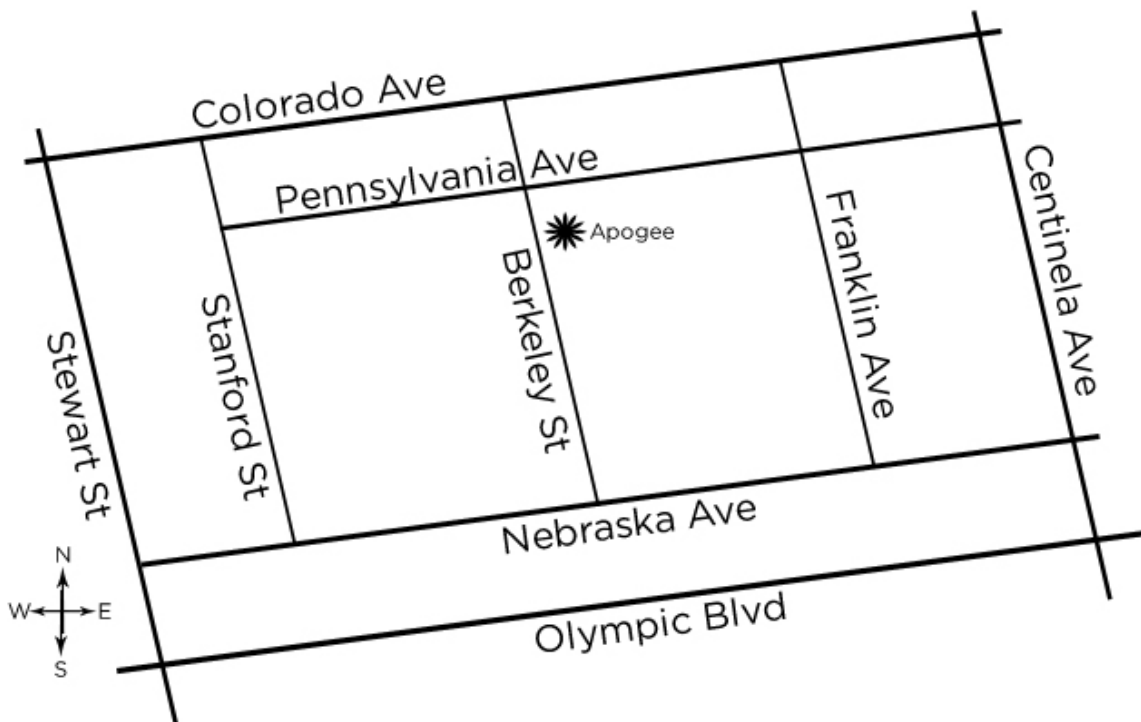

Apogee Electronics/Berkeley Street Studio

1715 Berkeley St
Santa Monica, CA 90404

Location:

1715 Berkeley St., Between Nebraska & Pennsylvania
North of Olympic Blvd
South of Colorado Ave
Two blocks east of Centinela Ave
Two blocks west of Stewart St

From 10 West:

Take Bundy Dr North Exit
Continue north on Bundy Dr
Left on Nebraska Ave.
Right on Berkeley St.
Apogee is located on the right at 1715 Berkeley St.

From 10 East:

Take Centinela Ave Exit
Right onto Pico Blvd
Right onto Stewart St
Right on Nebraska Ave
Left on Berkeley St
Apogee is located on the right at 1715 Berkeley St.